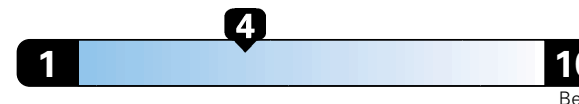

This vehicle emits 420 grams CO2 per mile. The best emits 0 grams per mile (tailpipe only). Producing and distributing fuel also creates emissions; learn more at fuel economy.gov.

Actual results will vary for many reasons, including driving conditions and how you drive and maintain your vehicle. The average new vehicle gets 27 MPG and cost $7,000 to fuel over 5 years. Cost estimates are based on 15,000 miles per year at $2.55 per gallon. MPGe is miles per gasoline gallon equivalent. Vehicle emissions are a significant cause of climate change and smog.

fuel economy.gov

Calculate personalized estimates and compare vehicles

Smartphone
QR Code™