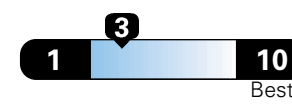

This vehicle emits 420 grams CO2 per mile. The best emits 0 grams per mile (tailpipe only). Producing and distributing fuel also creates emissions; learn more at fuel economy.gov.

Actual results will vary for many reasons, including driving conditions and how you drive and maintain your vehicle. The average new vehicle gets 27 MPG and cost $7,000 to fuel over 5 years. Cost estimates are based on 15,000 miles per year at $2.55 per gallon. MPGe is miles per gasoline gallon equivalent. Vehicle emissions are a significant cause of climate change and smog.

fuel economy.gov

Calculate personalized estimates and compare vehicles

Smartphone
QR Code™