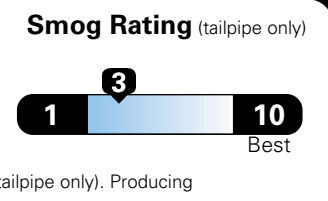

Actual results will vary for many reasons, including driving conditions and how you drive and maintain your vehicle. The average new vehicle gets 27 MPG and cost $7,000 to fuel over 5 years. Cost estimates are based on 15,000 miles per year at $2.55 per gallon. MPGe is miles per gasoline gallon equivalent. Vehicle emissions are a significant cause of climate change and smog.

fuelconomy.gov
Calculate personalized estimates and compare vehicles