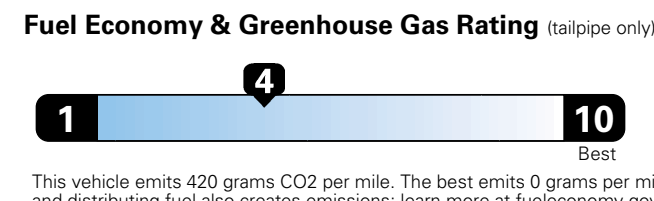

For more information visit: www.dodge.com
 or call 1-800-4ADODGE

FCA US LLC

Fuel Economy and Environment

Gasoline Vehicle

Fuel Economy These estimates reflect new EPA methods beginning with 2017 models.

21 MPG combined city/hwy
 19 city 25 highway

4.8 gallons per 100 miles

Small SUV 2WD range from 18 to 120 MPG .
 The best vehicle rates 136 MPGe.

You spend \$2,000
 in fuel costs
 over 5 years
 compared to the
 average new vehicle.

Annual fuel cost
\$1,800