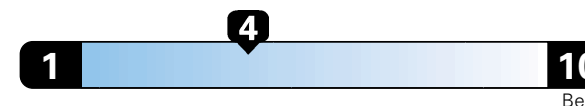

Small SUV 2WD range from 18 to 120 MPG .
The best vehicle rates 136 MPGe.

You spend
\$2,000
in fuel costs
over 5 years
compared to the
average new vehicle.

Annual fuel cost
\$1,800

Fuel Economy & Greenhouse Gas Rating (tailpipe only)