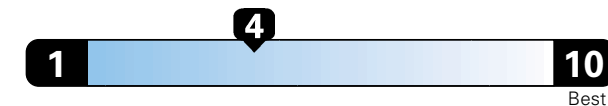

Small SUV 2WD range from 18 to 120 MPG .
 The best vehicle rates 136 MPGe.

You spend \$2,000
 in fuel costs
 over 5 years
 compared to the
 average new vehicle.

Annual fuel cost \$1,800

Fuel Economy & Greenhouse Gas Rating (tailpipe only)