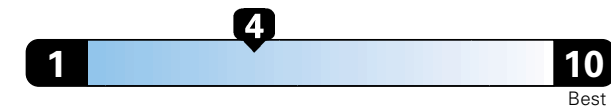

2019 DODGE JOURNEY SE BLACKTOP

For more information visit: www.dodge.com
or call 1-800-4ADODGE

FCA US LLC

THIS VEHICLE IS MANUFACTURED TO MEET SPECIFIC UNITED STATES REQUIREMENTS. THIS VEHICLE IS NOT MANUFACTURED FOR SALE OR REGISTRATION OUTSIDE OF THE UNITED STATES.

MANUFACTURER'S SUGGESTED RETAIL PRICE OF THIS MODEL INCLUDING DEALER PREPARATION

Base Price: $23,645

DODGE JOURNEY SE (FWD)
Exterior Color: Pitch Black Clear Coat Exterior Paint
Interior Color: Black Interior Exterior Paint
Interior: Premium Cloth Low-Back Bucket Seats
Engine: 2.4-Liter I4 DOHC 16-Valve Dual VVT Engine
Transmission: 4-Speed Automatic Transmission

STANDARD EQUIPMENT (UNLESS REPLACED BY OPTIONAL EQUIPMENT)

FUNCTIONAL/SAFETY FEATURES

Advanced Multistage Front Airbags
Supplemental Front Seat-Mounted Side Airbags
Supplemental Side-Curtain Airbags in All Rows
LATCH Ready Child Seat Anchor System
Active Head Restraints
Keyless Go™
Remote Proximity Keyless Entry
Sentry Key® Theft Deterrent System
ParkView® Rear Back-Up Camera
4-Wheel Disc Anti-Lock Brakes
Electronic Stability Control
Electronic Roll Mitigation
Traction Control
Tire Pressure Monitoring Display
Variable Intermittent Windshield Wipers
Audio Jack Input for Mobile Devices
Rear Window Defroster
20.5-Gallon Fuel Tank

INTERIOR FEATURES