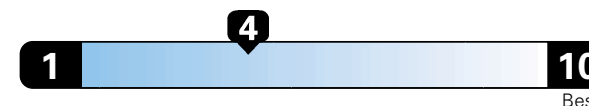

2019 DODGE JOURNEY SE

THIS VEHICLE IS MANUFACTURED TO MEET SPECIFIC UNITED STATES REQUIREMENTS. THIS VEHICLE IS NOT MANUFACTURED FOR SALE OR REGISTRATION OUTSIDE OF THE UNITED STATES.

MANUFACTURER'S SUGGESTED RETAIL PRICE OF THIS MODEL INCLUDING DEALER PREPARATION

Base Price: **$23,645**

DODGE JOURNEY SE (FWD)

Exterior Color: Granite Pearl-Coat Exterior Color
Interior Color: Black/Li Frost Beige Interior Colors
Interior: Premium Cloth Low-Back Bucket Seats
Engine: 2.4-Liter I4 DOHC 16-Valve Dual VVT Engine
Transmission: 4-Speed Automatic Transmission

STANDARD EQUIPMENT (UNLESS REPLACED BY OPTIONAL EQUIPMENT)

FUNCTIONAL/SAFETY FEATURES

Advanced Multistage Front Airbags
Supplemental Front Seat-Mounted Side Airbags
Supplemental Side-Curtain Airbags in All Rows
LATCH Ready Child Seat Anchor System
Active Head Restraints
Keyless Go™
Remote Proximity Keyless Entry
Sentry Key® Theft Deterrent System
ParkView® Rear Back-Up Camera
4-Wheel Disc Anti-Lock Brakes
Electronic Stability Control
Electronic Roll Mitigation
Traction Control
Tire Pressure Monitoring Display
Variable Intermittent Windshield Wipers
Audio Jack Input for Mobile Devices
Rear Window Defroster
20.5-Gallon Fuel Tank

INTERIOR FEATURES

Radio 4.3
4.3-Inch Touch Screen Display
12-Volt Center Console Power Outlet
12-Volt DC Front and Rear Power Outlets
Remote USB Port
6-Speakers
Steering Wheel Mounted Audio Controls
Tilt / Telescope Steering Column
Air Conditioning with 3-Zone Temperature Control
Power Windows with Driver's One-Touch-Down Feature
Auto-Dimming Rear View Mirror
Easy Entry System Seat
Rear Reclining / Fold Flat Seat
Second-Row In-Floor Storage Bins
Third-Row 50 / 50 Fold / Reclining Seat
Illuminated Cup Holders
Front and Rear Floor Mats