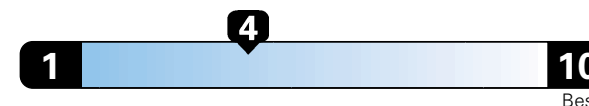

2019 DODGE JOURNEY SE

THIS VEHICLE IS MANUFACTURED TO MEET SPECIFIC UNITED STATES REQUIREMENTS. THIS VEHICLE IS NOT MANUFACTURED FOR SALE OR REGISTRATION OUTSIDE OF THE UNITED STATES.

MANUFACTURER'S SUGGESTED RETAIL PRICE OF THIS MODEL INCLUDING DEALER PREPARATION

Base Price: **$23,645**

DODGE JOURNEY SE (FWD)

Exterior Color: Vice White Exterior Color
Interior Color: Black/Lt Frost Beige Interior Colors
Interior: Premium Cloth Low-Back Bucket Seats
Engine: 2.4-Liter I4 DOHC 16-Valve Dual VVT Engine
Transmission: 4-Speed Automatic Transmission

STANDARD EQUIPMENT (UNLESS REPLACED BY OPTIONAL EQUIPMENT)
FUNCTIONAL/SAFETY FEATURES

Advanced Multistage Front Airbags
Supplemental Front Seat-Mounted Side Airbags
Supplemental Side-Curtain Airbags in All Rows
LATCH Ready Child Seat Anchor System
Active Head Restraints
Keyless Go™

Remote Proximity Keyless Entry
Sentry Key® Theft Deterrent System
ParkView® Rear Back-Up Camera
4-Wheel Disc Anti-Lock Brakes
Electronic Stability Control
Electronic Roll Mitigation
Traction Control
Tire Pressure Monitoring Display
Variable Intermittent Windshield Wipers
Audio Jack Input for Mobile Devices
Rear Window Defroster
20.5-Gallon Fuel Tank

INTERIOR FEATURES

Radio 4.3
4.3-Inch Touch Screen Display
12-Volt Center Console Power Outlet
12-Volt DC Front and Rear Power Outlets
Remote USB Port
6-Speakers
Steering Wheel Mounted Audio Controls
Tilt / Telescope Steering Column
Air Conditioning with 3-Zone Temperature Control
Power Windows with Driver's One-Touch-Down Feature
Auto-Dimming Rear View Mirror
Easy Entry System Seat
Rear Reclining / Fold Flat Seat
Second-Row In-Floor Storage Bins
Third-Row 50 / 50 Fold / Reclining Seat

Illuminated Cup Holders
Front and Rear Floor Mats

EXTERIOR FEATURES