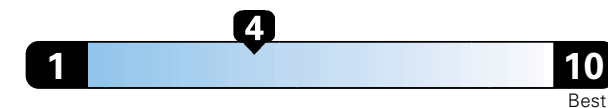

2019 DODGE JOURNEY SE BLACKTOP

THIS VEHICLE IS MANUFACTURED TO MEET SPECIFIC UNITED STATES REQUIREMENTS. THIS VEHICLE IS NOT MANUFACTURED FOR SALE OR REGISTRATION OUTSIDE OF THE UNITED STATES.

MANUFACTURER'S SUGGESTED RETAIL PRICE OF THIS MODEL INCLUDING DEALER PREPARATION

Base Price: $23,645

DODGE JOURNEY SE (FWD)
Exterior Color: Pitch Black Clear Coat Exterior Paint
Interior Color: Black Interior Color
Interior: Premium Cloth Low-Back Bucket Seats
Engine: 2.4-Liter I4 DOHC 16-Valve Dual VVT Engine
Transmission: 4-Speed Automatic Transmission

STANDARD EQUIPMENT (UNLESS REPLACED BY OPTIONAL EQUIPMENT)

FUNCTIONAL/SAFETY FEATURES

- Advanced Multistage Front Airbags
- Supplemental Front Seat-Mounted Side Airbags
- Supplemental Side-Curtain Airbags in All Rows
- LATCH Ready Child Seat Anchor System
- Active Head Restraints
- Keyless Go™
- Remote Proximity Keyless Entry
- Sentry Key® Theft Deterrent System
- ParkView® Rear Back-Up Camera
- 4-Wheel Disc Anti-Lock Brakes
- Electronic Stability Control
- Electronic Roll Mitigation
- Traction Control
- Tire Pressure Monitoring Display
- Variable Intermittent Windshield Wipers
- Audio Jack Input for Mobile Devices
- Rear Window Defroster
- 20.5-Gallon Fuel Tank

INTERIOR FEATURES

- Radio 4.3
- 4.3-Inch Touch Screen Display
- 12-Volt Center Console Power Outlet
- 12-Volt DC Front and Rear Power Outlets
- Remote USB Port
- 6-Speakers
- Steering Wheel Mounted Audio Controls
- Tilt / Telescope Steering Column
- Air Conditioning with 3-Zone Temperature Control
- Power Windows with Driver's One-Touch-Down Feature
- Auto-Dimming Rear View Mirror
- Easy Entry System Seat
- Rear Reclining / Fold Flat Seat
- Second-Row In-Floor Storage Bins
- Third-Row 50 / 50 Fold / Reclining Seat
- Illuminated Cup Holders
- Front and Rear Floor Mats