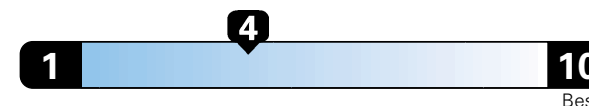

This vehicle emits 420 grams CO2 per mile. The best emits 0 grams per mile (tailpipe only). Producing and distributing fuel also creates emissions; learn more at fuel economy.gov.

Actual results will vary for many reasons, including driving conditions and how you drive and maintain your vehicle. The average new vehicle gets 27 MPG and cost $7,000 to fuel over 5 years. Cost estimates are based on 15,000 miles per year at $2.55 per gallon. MPGe is miles per gasoline gallon equivalent. Vehicle emissions are a significant cause of climate change and smog.

fuel economy.gov

Calculate personalized estimates and compare vehicles