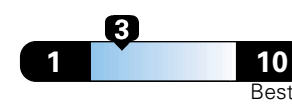

This vehicle emits 420 grams CO2 per mile. The best emits 0 grams per mile (tailpipe only). Producing and distributing fuel also creates emissions; learn more at fuel economy.gov.

Actual results will vary for many reasons, including driving conditions and how you drive and maintain your vehicle. The average new vehicle gets 27 MPG and cost $7,000 to fuel over 5 years. Cost estimates are based on 15,000 miles per year at $2.55 per gallon. MPGe is miles per gasoline gallon equivalent. Vehicle emissions are a significant cause of climate change and smog.

fuel economy.gov

Calculate personalized estimates and compare vehicles