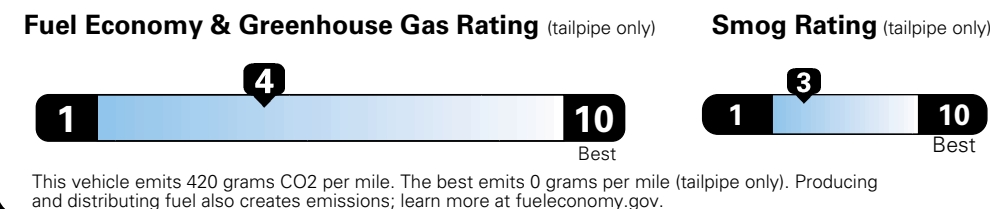

Destination Charge $1,495

TOTAL PRICE: * $26,680

WARRANTY COVERAGE
5-year or 60,000-mile Powertrain Limited Warranty.
3-year or 36,000-mile Basic Limited Warranty.
Ask Dealer for a copy of the limited warranties or see your owner's manual for details.

**5 YEAR / 60,000 MILE
POWERTRAIN WARRANTY**

Assembly Point/Port of Entry: TOLUCA, MEXICO S.L. SHIP TO: SOLD TO:
VIN: 3C4-PDCBB8KT-804653 L4-VON: 4070 0606

THIS LABEL IS ADDED TO THIS VEHICLE TO COMPLY WITH FEDERAL LAW. THE LABEL CANNOT BE REMOVED OR ALTERED PRIOR TO DELIVERY TO THE ULTIMATE PURCHASER.

* STATE AND/OR LOCAL TAXES IF ANY, LICENSE AND TITLE FEES AND DEALER SUPPLIED AND INSTALLED OPTIONS AND ACCESSORIES ARE NOT INCLUDED IN THIS PRICE. DISCOUNT, IF ANY, IS BASED ON PRICE OF OPTIONS IF PURCHASED SEPARATELY.

For more information visit: www.dodge.com
or call 1-800-4ADODGE

FCA US LLC

Fuel Economy and Environment

Fuel Economy These estimates reflect new EPA methods beginning with 2017 models.
21 MPG combined city/hwy
19 city 25 highway
4.8 gallons per 100 miles
Small SUV 2WD range from 18 to 120 MPG .
The best vehicle rates 136 MPGe.

You spend $2,000
in fuel costs
over 5 years
compared to the
average new vehicle.

Annual fuel cost $1,800

Actual results will vary for many reasons, including driving conditions and how you drive and maintain your vehicle. The average new vehicle gets 27 MPG and cost $7,000 to fuel over 5 years. Cost estimates are based on 15,000 miles per year at $2.55 per gallon. MPGe is miles per gasoline gallon equivalent. Vehicle emissions are a significant cause of climate change and smog.

fuelconomy.gov

Calculate personalized estimates and compare vehicles

GOVERNMENT 5-STAR SAFETY RATINGS

Overall Vehicle Score ★★★★★

Based on the combined ratings of frontal, side, and rollover. Should ONLY be compared to other vehicles of similar size and weight.

Frontal Crash Driver Passenger ★★★★★

Based on the risk of injury in a frontal impact. Should ONLY be compared to other vehicles of similar size and weight.

Side Crash Front seat Rear seat ★★★★★

Based on the risk of injury in a side impact.

Rollover ★★★★★

Based on the risk of rollover in a single-vehicle crash.

Star ratings range from 1 to 5 stars (★★★★★) with 5 being the highest. Source: National Highway Traffic Safety Administration (NHTSA) www.safercar.gov or 1-888-327-4236

The safety ratings above are based on Federal Government tests of particular vehicles equipped with certain features and options. The performance of this vehicle may differ.

PARTS CONTENT INFORMATION

FOR VEHICLES IN THIS CARLINE:
U.S./CANADIAN PARTS CONTENT: 35%
MAJOR SOURCES OF FOREIGN PARTS CONTENT:

MEXICO : 57%
NOTE: PARTS CONTENT DOES NOT INCLUDE FINAL ASSEMBLY, DISTRIBUTION, OR OTHER NON-PARTS COSTS.

FOR THIS VEHICLE:
FINAL ASSEMBLY POINT:
TOLUCA, MEXICO
COUNTRY OF ORIGIN:
ENGINE: UNITED STATES
TRANSMISSION: UNITED STATES

Ask for Mopar Vehicle Protection for your vehicle. We Built It. We Back It.