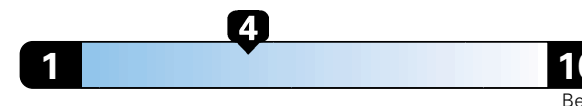

2019 DODGE JOURNEY SE BLACKTOP

For more information visit: www.dodge.com
or call 1-800-4ADODGE

FCA US LLC

THIS VEHICLE IS MANUFACTURED TO MEET SPECIFIC UNITED STATES REQUIREMENTS. THIS VEHICLE IS NOT MANUFACTURED FOR SALE OR REGISTRATION OUTSIDE OF THE UNITED STATES.

MANUFACTURER'S SUGGESTED RETAIL PRICE OF THIS MODEL INCLUDING DEALER PREPARATION

Base Price: **$23,895**

DODGE JOURNEY SE (FWD)

Exterior Color: Billet Clear-Coat Exterior Color
Interior Color: Black Interior Color
Interior: Premium Cloth Low-Back Bucket Seats
Engine: 2.4-Liter I4 DOHC 16-Valve Dual VVT Engine
Transmission: 4-Speed Automatic Transmission

STANDARD EQUIPMENT (UNLESS REPLACED BY OPTIONAL EQUIPMENT)

FUNCTIONAL/SAFETY FEATURES

Advanced Multistage Front Airbags
Supplemental Front Seat-Mounted Side Airbags
Supplemental Side-Curtain Airbags in All Rows
LATCH Ready Child Seat Anchor System
Active Head Restraints
Push-Button Start
Remote Proximity Keyless Entry
Sentry Key® Theft Deterrent System
ParkView® Rear Back-Up Camera
4-Wheel Disc Anti-Lock Brakes
Electronic Stability Control
Electronic Roll Mitigation
Traction Control
Tire Pressure Monitoring Display
Variable Intermittent Windshield Wipers
Audio Jack Input for Mobile Devices
Rear Window Defroster
20.5-Gallon Fuel Tank

INTERIOR FEATURES