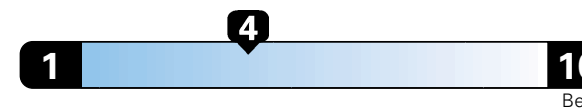

2019 DODGE JOURNEY SE

THIS VEHICLE IS MANUFACTURED TO MEET SPECIFIC UNITED STATES REQUIREMENTS. THIS VEHICLE IS NOT MANUFACTURED FOR SALE OR REGISTRATION OUTSIDE OF THE UNITED STATES.

MANUFACTURER'S SUGGESTED RETAIL PRICE OF THIS MODEL INCLUDING DEALER PREPARATION

Base Price: **$23,645**

DODGE JOURNEY SE (FWD)

Exterior Color: Pitch Black Clear Coat Exterior Paint

Interior Color: Black/Lt Frost Beige Interior Colors

Interior: Premium Cloth Low-Back Bucket Seats

Engine: 2.4-Liter I4 DOHC 16-Valve Dual VVT Engine

Transmission: 4-Speed Automatic Transmission

STANDARD EQUIPMENT (UNLESS REPLACED BY OPTIONAL EQUIPMENT)

FUNCTIONAL/SAFETY FEATURES

- Advanced Multistage Front Airbags
- Supplemental Front Seat-Mounted Side Airbags
- Supplemental Side-Curtain Airbags in All Rows
- LATCH Ready Child Seat Anchor System
- Active Head Restraints
- Keyless Go™
- Remote Proximity Keyless Entry
- Sentry Key® Theft Deterrent System
- ParkView® Rear Back-Up Camera
- 4-Wheel Disc Anti-Lock Brakes
- Electronic Stability Control
- Electronic Roll Mitigation
- Traction Control
- Tire Pressure Monitoring Display
- Variable Intermittent Windshield Wipers
- Audio Jack Input for Mobile Devices
- Rear Window Defroster
- 20.5-Gallon Fuel Tank

INTERIOR FEATURES

- Radio 4.3
- 4.3-Inch Touch Screen Display
- 12-Volt Center Console Power Outlet
- 12-Volt DC Front and Rear Power Outlets
- Remote USB Port
- 6-Speakers
- Steering Wheel Mounted Audio Controls
- Tilt / Telescope Steering Column
- Air Conditioning with 3-Zone Temperature Control
- Power Windows with Driver's One-Touch-Down Feature
- Auto-Dimming Rear View Mirror
- Easy Entry System Seat
- Rear Reclining / Fold Flat Seat
- Second-Row In-Floor Storage Bins
- Third-Row 50 / 50 Fold / Reclining Seat
- Illuminated Cup Holders
- Front and Rear Floor Mats