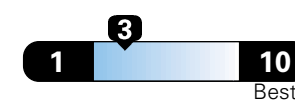

Smog Rating (tailpipe only)

This vehicle emits 420 grams CO2 per mile. The best emits 0 grams per mile (tailpipe only). Producing and distributing fuel also creates emissions; learn more at fuel economy.gov.

Actual results will vary for many reasons, including driving conditions and how you drive and maintain your vehicle. The average new vehicle gets 27 MPG and cost $7,000 to fuel over 5 years. Cost estimates are based on 15,000 miles per year at $2.55 per gallon. MPGe is miles per gasoline gallon equivalent. Vehicle emissions are a significant cause of climate change and smog.

fuel economy.gov

Calculate personalized estimates and compare vehicles