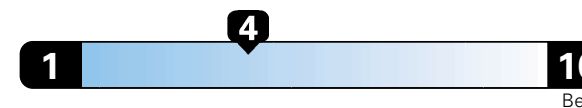

2019 DODGE JOURNEY SE

THIS VEHICLE IS MANUFACTURED TO MEET SPECIFIC UNITED STATES REQUIREMENTS. THIS VEHICLE IS NOT MANUFACTURED FOR SALE OR REGISTRATION OUTSIDE OF THE UNITED STATES.

MANUFACTURER'S SUGGESTED RETAIL PRICE OF THIS MODEL INCLUDING DEALER PREPARATION

Base Price: **$23,645**

DODGE JOURNEY SE (FWD)

Exterior Color: Redline 2-Coat Pearl Exterior Color
Interior Color: Black Interior Exterior Paint
Interior: Premium Cloth Low-Back Bucket Seats
Engine: 2.4-Liter I4 DOHC 16-Valve Dual VVT Engine
Transmission: 4-Speed Automatic Transmission

STANDARD EQUIPMENT (UNLESS REPLACED BY OPTIONAL EQUIPMENT)
FUNCTIONAL/SAFETY FEATURES

Advanced Multistage Front Airbags
Supplemental Front Seat-Mounted Side Airbags
Supplemental Side-Curtain Airbags in All Rows
LATCH Ready Child Seat Anchor System
Active Head Restraints
Keyless Go™
Remote Proximity Keyless Entry
Sentry Key® Theft Deterrent System
ParkView® Rear Back-Up Camera
4-Wheel Disc Anti-Lock Brakes
Electronic Stability Control
Electronic Roll Mitigation
Traction Control
Tire Pressure Monitoring Display
Variable Intermittent Windshield Wipers
Audio Jack Input for Mobile Devices
Rear Window Defroster
20.5-Gallon Fuel Tank

INTERIOR FEATURES

Radio 4.3
4.3-Inch Touch Screen Display
12-Volt Center Console Power Outlet
12-Volt DC Front and Rear Power Outlets
Remote USB Port
6-Speakers
Steering Wheel Mounted Audio Controls
Tilt / Telescope Steering Column
Air Conditioning with 3-Zone Temperature Control
Power Windows with Driver's One-Touch-Down Feature
Auto-Dimming Rear View Mirror
Easy Entry System Seat
Rear Reclining / Fold Flat Seat
Second-Row In-Floor Storage Bins
Third-Row 50 / 50 Fold / Reclining Seat

Illuminated Cup Holders
Front and Rear Floor Mats