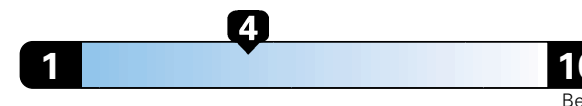

2019 DODGE JOURNEY SE BLACKTOP

For more information visit: www.dodge.com
or call 1-800-4ADODGE

FCA US LLC

THIS VEHICLE IS MANUFACTURED TO MEET SPECIFIC UNITED STATES REQUIREMENTS. THIS VEHICLE IS NOT MANUFACTURED FOR SALE OR REGISTRATION OUTSIDE OF THE UNITED STATES.

MANUFACTURER'S SUGGESTED RETAIL PRICE OF THIS MODEL INCLUDING DEALER PREPARATION

Base Price: **$23,645**

DODGE JOURNEY SE (FWD)

Exterior Color: Vice White Exterior Color
Interior Color: Black Interior Exterior Paint
Interior: Premium Cloth Low-Back Bucket Seats
Engine: 2.4-Liter I4 DOHC 16-Valve Dual VVT Engine
Transmission: 4-Speed Automatic Transmission

STANDARD EQUIPMENT (UNLESS REPLACED BY OPTIONAL EQUIPMENT)

FUNCTIONAL/SAFETY FEATURES

Advanced Multistage Front Airbags
Supplemental Front Seat-Mounted Side Airbags
Supplemental Side-Curtain Airbags in All Rows
LATCH Ready Child Seat Anchor System
Active Head Restraints
Keyless Go™
Remote Proximity Keyless Entry
Sentry Key® Theft Deterrent System
ParkView® Rear Back-Up Camera
4-Wheel Disc Anti-Lock Brakes
Electronic Stability Control
Electronic Roll Mitigation
Traction Control
Tire Pressure Monitoring Display
Variable Intermittent Windshield Wipers
Audio Jack Input for Mobile Devices
Rear Window Defroster
20.5-Gallon Fuel Tank

INTERIOR FEATURES