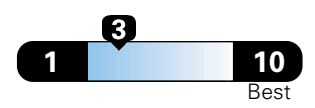

Actual results will vary for many reasons, including driving conditions and how you drive and maintain your vehicle. The average new vehicle gets 27 MPG and cost $7,000 to fuel over 5 years. Cost estimates are based on 15,000 miles per year at $2.55 per gallon. MPGe is miles per gasoline gallon equivalent. Vehicle emissions are a significant cause of climate change and smog.

fuelconomy.gov

Calculate personalized estimates and compare vehicles