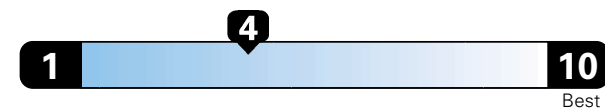

Small SUV 2WD range from 18 to 120 MPG .
 The best vehicle rates 136 MPGe.

**You spend
 \$2,000**
 in fuel costs
 over 5 years
 compared to the
 average new vehicle.

**Annual fuel cost
 \$1,800**

Fuel Economy & Greenhouse Gas Rating (tailpipe only)