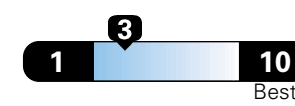

Smog Rating (tailpipe only)

This vehicle emits 420 grams CO2 per mile. The best emits 0 grams per mile (tailpipe only). Producing and distributing fuel also creates emissions; learn more at fuel economy.gov.

Actual results will vary for many reasons, including driving conditions and how you drive and maintain your vehicle. The average new vehicle gets 27 MPG and cost $7,000 to fuel over 5 years. Cost estimates are based on 15,000 miles per year at $2.55 per gallon. MPGe is miles per gasoline gallon equivalent. Vehicle emissions are a significant cause of climate change and smog.

fuel economy.gov

Calculate personalized estimates and compare vehicles