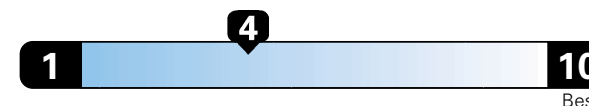

Small SUV 2WD range from 18 to 120 MPG .
 The best vehicle rates 136 MPGe.

**You spend
 \$2,000
 in fuel costs
 over 5 years
 compared to the
 average new vehicle.**

**Annual fuel cost
 \$1,800**

Fuel Economy & Greenhouse Gas Rating (tailpipe only)