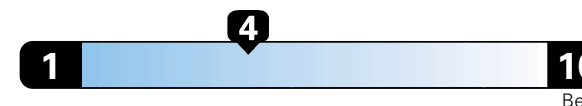

2019 DODGE JOURNEY SE BLACKTOP

For more information visit: www.dodge.com
or call 1-800-4ADODGE

FCA US LLC

THIS VEHICLE IS MANUFACTURED TO MEET SPECIFIC UNITED STATES REQUIREMENTS. THIS VEHICLE IS NOT MANUFACTURED FOR SALE OR REGISTRATION OUTSIDE OF THE UNITED STATES.

MANUFACTURER'S SUGGESTED RETAIL PRICE OF THIS MODEL INCLUDING DEALER PREPARATION

Base Price: **$23,645**

DODGE JOURNEY SE (FWD)

Exterior Color: Granite Pearl-Coat Exterior Color
Interior Color: Black Interior Color
Interior: Premium Cloth Low-Back Bucket Seats
Engine: 2.4-Liter I4 DOHC 16-Valve Dual VVT Engine
Transmission: 4-Speed Automatic Transmission

STANDARD EQUIPMENT (UNLESS REPLACED BY OPTIONAL EQUIPMENT)

FUNCTIONAL/SAFETY FEATURES

Advanced Multistage Front Airbags
Supplemental Front Seat-Mounted Side Airbags
Supplemental Side-Curtain Airbags in All Rows
LATCH Ready Child Seat Anchor System
Active Head Restraints
Keyless Go™
Remote Proximity Keyless Entry
Sentry Key® Theft Deterrent System
ParkView® Rear Back-Up Camera
4-Wheel Disc Anti-Lock Brakes
Electronic Stability Control
Electronic Roll Mitigation
Traction Control
Tire Pressure Monitoring Display
Variable Intermittent Windshield Wipers
Audio Jack Input for Mobile Devices
Rear Window Defroster
20.5-Gallon Fuel Tank

INTERIOR FEATURES