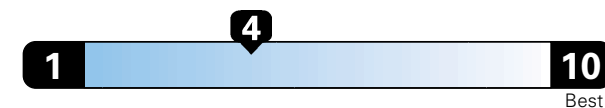

This vehicle emits 420 grams CO2 per mile. The best emits 0 grams per mile (tailpipe only). Producing and distributing fuel also creates emissions; learn more at fuel economy.gov.

Actual results will vary for many reasons, including driving conditions and how you drive and maintain your vehicle. The average new vehicle gets 27 MPG and cost $7,000 to fuel over 5 years. Cost estimates are based on 15,000 miles per year at $2.55 per gallon. MPGe is miles per gasoline gallon equivalent. Vehicle emissions are a significant cause of climate change and smog.

fuel economy.gov

Calculate personalized estimates and compare vehicles