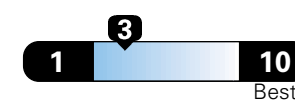

Smog Rating (tailpipe only)

This vehicle emits 420 grams CO2 per mile. The best emits 0 grams per mile (tailpipe only). Producing and distributing fuel also creates emissions; learn more at fuelconomy.gov.

Actual results will vary for many reasons, including driving conditions and how you drive and maintain your vehicle. The average new vehicle gets 27 MPG and cost $7,000 to fuel over 5 years. Cost estimates are based on 15,000 miles per year at $2.55 per gallon. MPGe is miles per gasoline gallon equivalent. Vehicle emissions are a significant cause of climate change and smog.

fuelconomy.gov

Calculate personalized estimates and compare vehicles

Smartphone
QR Code™