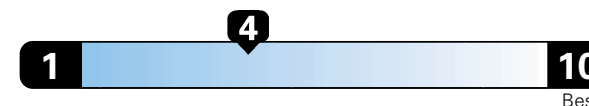

2019 DODGE JOURNEY SE

THIS VEHICLE IS MANUFACTURED TO MEET SPECIFIC UNITED STATES REQUIREMENTS. THIS VEHICLE IS NOT MANUFACTURED FOR SALE OR REGISTRATION OUTSIDE OF THE UNITED STATES.

MANUFACTURER'S SUGGESTED RETAIL PRICE OF THIS MODEL INCLUDING DEALER PREPARATION

Base Price: **$23,895**

DODGE JOURNEY SE (FWD)

Exterior Color: Vice White Exterior Color
Interior Color: Black Interior Color
Interior: Premium Cloth Low-Back Bucket Seats
Engine: 2.4-Liter I4 DOHC 16-Valve Dual VVT Engine
Transmission: 4-Speed Automatic Transmission

STANDARD EQUIPMENT (UNLESS REPLACED BY OPTIONAL EQUIPMENT)
FUNCTIONAL/SAFETY FEATURES

- Advanced Multistage Front Airbags
- Supplemental Front Seat-Mounted Side Airbags
- Supplemental Side-Curtain Airbags in All Rows
- LATCH Ready Child Seat Anchor System
- Active Head Restraints
- Push-Button Start
- Remote Proximity Keyless Entry
- Sentry Key® Theft Deterrent System
- ParkView® Rear Back-Up Camera
- 4-Wheel Disc Anti-Lock Brakes
- Electronic Stability Control
- Electronic Roll Mitigation
- Traction Control
- Tire Pressure Monitoring Display
- Variable Intermittent Windshield Wipers
- Audio Jack Input for Mobile Devices
- Rear Window Defroster
- 20.5-Gallon Fuel Tank

INTERIOR FEATURES

- Radio 4.3
- 4.3-Inch Touch Screen Display
- 12-Volt Center Console Power Outlet
- 12-Volt DC Front and Rear Power Outlets
- Remote USB Port
- 6-Speakers
- Steering Wheel Mounted Audio Controls
- Tilt / Telescope Steering Column
- Air Conditioning with 3-Zone Temperature Control
- Power Windows with Driver's One-Touch-Down Feature
- Auto-Dimming Rear View Mirror
- Easy Entry System Seat
- Rear Reclining / Fold Flat Seat
- Second-Row In-Floor Storage Bins
- Third-Row 50 / 50 Fold / Reclining Seat