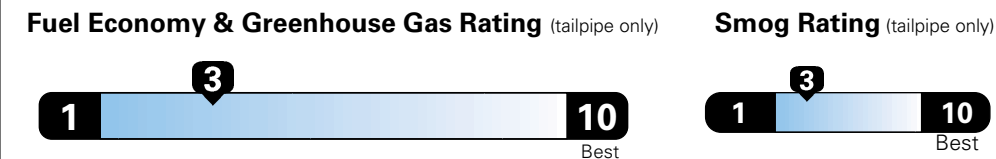

**5 YEAR / 60,000 MILE
POWERTRAIN WARRANTY**

Fuel Economy and Environment

**Flexible Fuel Vehicle
Gasoline-Ethanol (E85)**

**You spend
\$3,000
in fuel costs
over 5 years
compared to the
average new vehicle.**

**Annual fuel cost
\$2,000**

Actual results will vary for many reasons, including driving conditions and how you drive and maintain your vehicle. The average new vehicle gets 27 MPG and cost \$7,000 to fuel over 5 years. Cost estimates are based on 15,000 miles per year at \$2.55 per gallon. This is a dual fueled automobile. MPGe is miles per gasoline gallon equivalent. Vehicle emissions are a significant cause of climate change and smog.