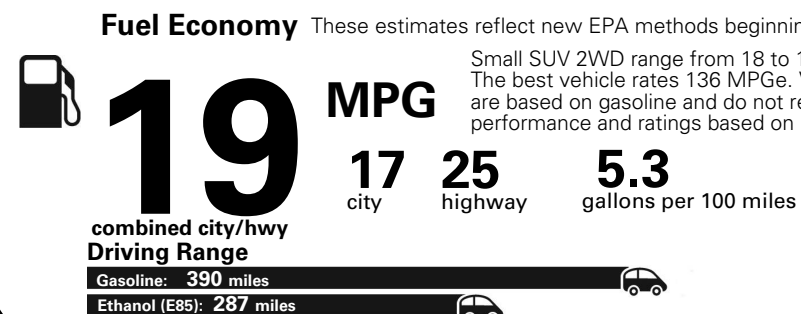

MANUFACTURER'S SUGGESTED RETAIL PRICE OF THIS MODEL INCLUDING DEALER PREPARATION

Base Price: \$23,645

DODGE JOURNEY SE (FWD)
Exterior Color: Billet Clear-Coat Exterior Color
Interior Color: Black Interior Color
Interior: Premium Cloth Low-Back Bucket Seats
Engine: 3.6-Liter V6 24-Valve VVT Engine
Transmission: 6-Speed Automatic Transmission

**5 YEAR / 60,000 MILE
POWERTRAIN WARRANTY**

Fuel Economy and Environment

**Flexible Fuel Vehicle
Gasoline-Ethanol (E85)**

**You spend
\$3,000
in fuel costs
over 5 years
compared to the
average new vehicle.**