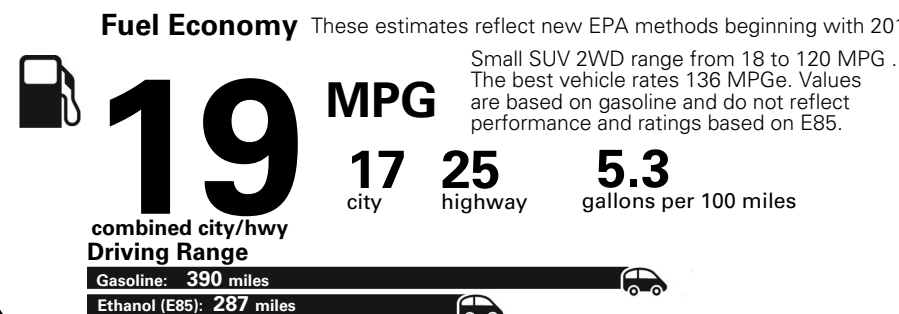

Base Price: \$23,645

DODGE JOURNEY SE (FWD)
Exterior Color: Pitch Black Clear Coat Exterior Paint
Interior Color: Black Interior Color
Interior: Premium Cloth Low-Back Bucket Seats
Engine: 3.6-Liter V6 24-Valve VVT Engine
Transmission: 6-Speed Automatic Transmission

**5 YEAR / 60,000 MILE
 POWERTRAIN WARRANTY**

For more information visit: www.dodge.com
 or call 1-800-4ADODGE

FCA US LLC

Fuel Economy and Environment

**Flexible Fuel Vehicle
 Gasoline-Ethanol (E85)**

**You spend
 \$3,000
 in fuel costs
 over 5 years
 compared to the
 average new vehicle.**

**Annual fuel cost
 \$2,000**

Actual results will vary for many reasons, including driving conditions and how you drive and maintain your vehicle. The average new vehicle gets 27 MPG and cost \$7,000 to fuel over 5 years. Cost estimates are based on 15,000 miles per year at \$2.55 per gallon. This is a dual fueled automobile. MPGe is miles per gasoline gallon equivalent. Vehicle emissions are a significant cause of climate change and smog.