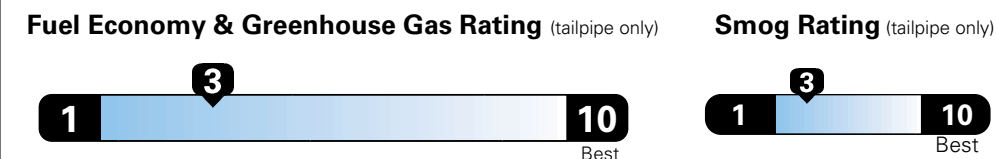

**5 YEAR / 60,000 MILE
 POWERTRAIN WARRANTY**

For more information visit: www.dodge.com
 or call 1-800-4ADODGE

FCA US LLC

Fuel Economy and Environment

**Flexible Fuel Vehicle
 Gasoline-Ethanol (E85)**

**You spend
 \$3,000
 in fuel costs
 over 5 years
 compared to the
 average new vehicle.**

**Annual fuel cost
 \$2,000**

Actual results will vary for many reasons, including driving conditions and how you drive and maintain your vehicle. The average new vehicle gets 27 MPG and cost \$7,000 to fuel over 5 years. Cost estimates are based on 15,000 miles per year at \$2.55 per gallon. This is a dual fueled automobile. MPGe is miles per gasoline gallon equivalent. Vehicle emissions are a significant cause of climate change and smog.