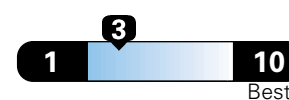

Smog Rating (tailpipe only)

This vehicle emits 456 grams CO2 per mile. The best emits 0 grams per mile (tailpipe only). Producing and distributing fuel also creates emissions; learn more at fuelconomy.gov.

Actual results will vary for many reasons, including driving conditions and how you drive and maintain your vehicle. The average new vehicle gets 27 MPG and cost $6,750 to fuel over 5 years. Cost estimates are based on 15,000 miles per year at $2.40 per gallon. This is a dual fueled automobile. MPGe is miles per gasoline gallon equivalent. Vehicle emissions are a significant cause of climate change and smog.

fuelconomy.gov

Calculate personalized estimates and compare vehicles

Smartphone
QR Code