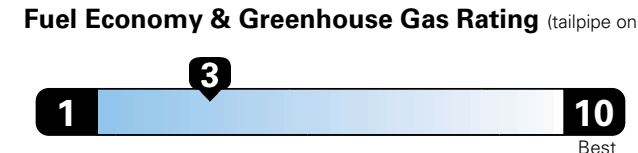

This vehicle emits 456 grams CO2 per mile. The best emits 0 grams per mile (tailpipe only). Producing and distributing fuel also creates emissions; learn more at fuelconomy.gov.

Actual results will vary for many reasons, including driving conditions and how you drive and maintain your vehicle. The average new vehicle gets 27 MPG and cost $6,750 to fuel over 5 years. Cost estimates are based on 15,000 miles per year at $2.40 per gallon. This is a dual fueled automobile. MPGe is miles per gasoline gallon equivalent. Vehicle emissions are a significant cause of climate change and smog.

fuelconomy.gov

Calculate personalized estimates and compare vehicles