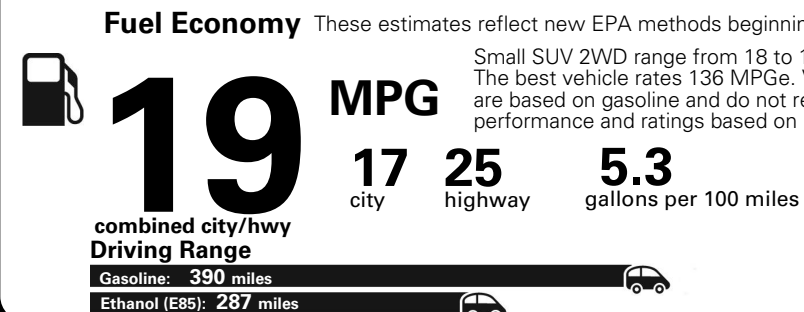

ParkSense® Rear Park-Assist System

Humidity Sensor

3.6-Liter V6 24-Valve VVT Engine \$1,700

Dual Bright Exhaust Tips

Engine Oil Cooler

Touring Suspension

Flex Fuel Vehicle

Destination Charge \$1,495

**5 YEAR / 60,000 MILE
POWERTRAIN WARRANTY**

Fuel Economy and Environment

Flexible Fuel Vehicle
Gasoline-Ethanol (E85)

You spend \$3,000
in fuel costs
over 5 years
compared to the
average new vehicle.

Annual fuel cost \$2,000