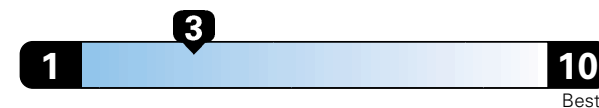

You spend $3,000
in fuel costs
over 5 years
compared to the
average new vehicle.

Annual fuel cost $2,000

Fuel Economy & Greenhouse Gas Rating (tailpipe only)