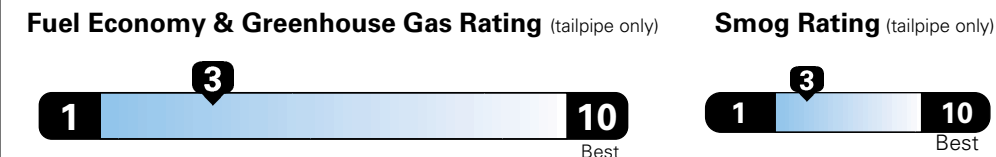

For more information visit: www.dodge.com
 or call 1-800-4ADODGE

FCA US LLC

Fuel Economy and Environment

**Flexible Fuel Vehicle
 Gasoline-Ethanol (E85)**

**You spend
 \$3,000
 in fuel costs
 over 5 years
 compared to the
 average new vehicle.**

**Annual fuel cost
 \$2,000**

Actual results will vary for many reasons, including driving conditions and how you drive and maintain your vehicle. The average new vehicle gets 27 MPG and cost \$7,000 to fuel over 5 years. Cost estimates are based on 15,000 miles per year at \$2.55 per gallon. This is a dual fueled automobile. MPGe is miles per gasoline gallon equivalent. Vehicle emissions are a significant cause of climate change and smog.