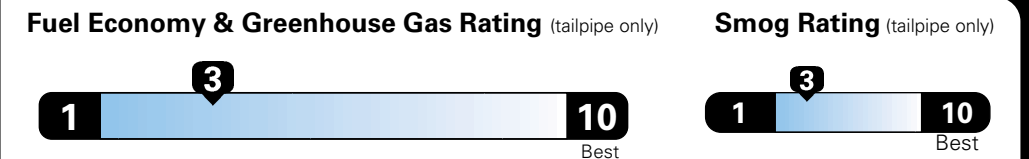

For more information visit: www.dodge.com
 or call 1-800-4ADODGE

FCA US LLC

Fuel Economy and Environment

**Flexible Fuel Vehicle
 Gasoline-Ethanol (E85)**

**You spend
 \$3,000
 in fuel costs
 over 5 years
 compared to the
 average new vehicle.**

**Annual fuel cost
 \$2,000**

Actual results will vary for many reasons, including driving conditions and how you drive and maintain your vehicle. The average new vehicle gets 27 MPG and cost \$7,000 to fuel over 5 years. Cost estimates are based on 15,000 miles per year at \$2.55 per gallon. This is a dual fueled automobile. MPGe is miles per gasoline gallon equivalent. Vehicle emissions are a significant cause of climate change and smog.