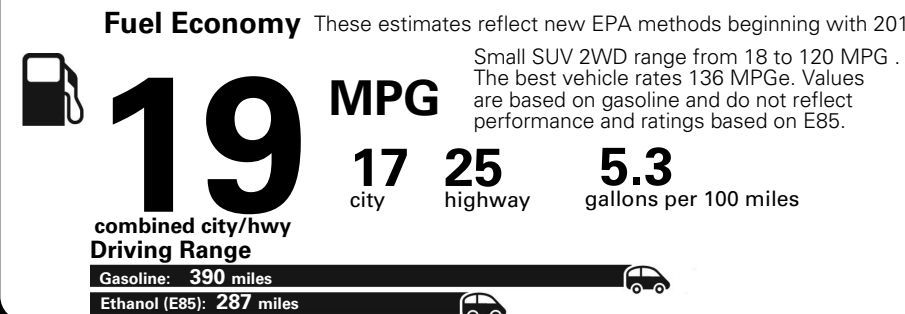

Base Price: \$23,645

DODGE JOURNEY SE (FWD)
Exterior Color: Granite Pearl-Coat Exterior Color
Interior Color: Black Interior Color
Interior: Premium Cloth Low-Back Bucket Seats
Engine: 3.6-Liter V6 24-Valve VVT Engine
Transmission: 6-Speed Automatic Transmission
STANDARD EQUIPMENT (UNLESS REPLACED BY OPTIONAL EQUIPMENT)

For more information visit: www.dodge.com
 or call 1-800-4ADODGE

FCA US LLC

Fuel Economy and Environment

**Flexible Fuel Vehicle
 Gasoline-Ethanol (E85)**

**You spend
 \$3,000
 in fuel costs
 over 5 years
 compared to the
 average new vehicle.**