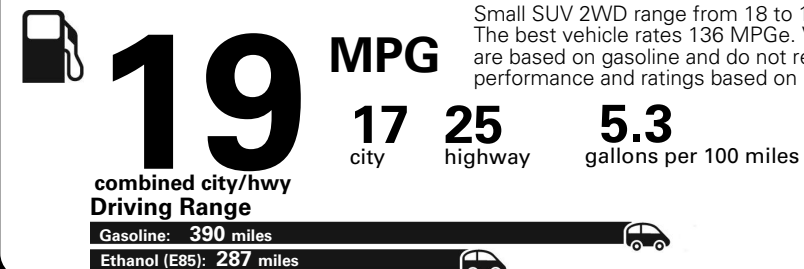

For more information visit: www.dodge.com
 or call 1-800-4ADODGE

FCA US LLC

Fuel Economy and Environment

**Flexible Fuel Vehicle
 Gasoline-Ethanol (E85)**

Fuel Economy These estimates reflect new EPA methods beginning with 2017 models.

**You spend
 \$3,000
 in fuel costs
 over 5 years
 compared to the
 average new vehicle.**

**Annual fuel cost
 \$2,000**

Fuel Economy & Greenhouse Gas Rating (tailpipe only)

Smog Rating (tailpipe only)

This vehicle emits 456 grams CO2 per mile. The best emits 0 grams per mile (tailpipe only). Producing and distributing fuel also creates emissions; learn more at fuelconomy.gov.