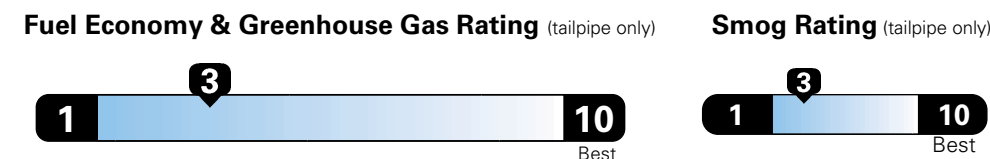

For more information visit: www.dodge.com
 or call 1-800-4ADODGE

FCA US LLC

Fuel Economy and Environment

Flexible Fuel Vehicle Gasoline-Ethanol (E85)

You spend \$3,000
 in fuel costs over 5 years compared to the average new vehicle.

Annual fuel cost \$2,000

Actual results will vary for many reasons, including driving conditions and how you drive and maintain your vehicle. The average new vehicle gets 27 MPG and cost \$7,000 to fuel over 5 years. Cost estimates are based on 15,000 miles per year at \$2.55 per gallon. This is a dual fueled automobile. MPGe is miles per gasoline gallon equivalent. Vehicle emissions are a significant cause of climate change and smog.