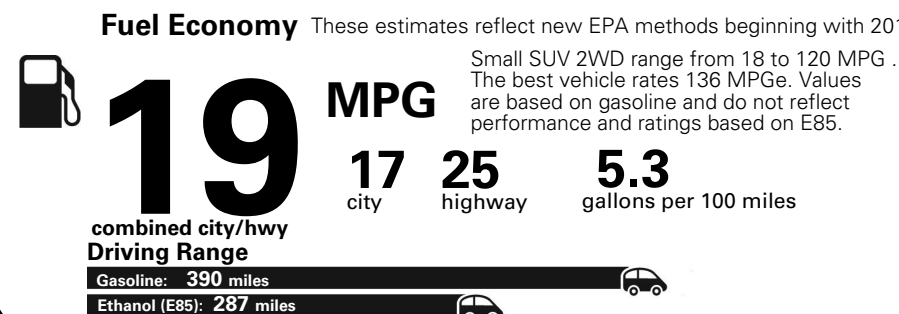

For more information visit: www.dodge.com
 or call 1-800-4ADODGE

FCA US LLC

Fuel Economy and Environment

Flexible Fuel Vehicle Gasoline-Ethanol (E85)

You spend \$3,000
 in fuel costs over 5 years compared to the average new vehicle.