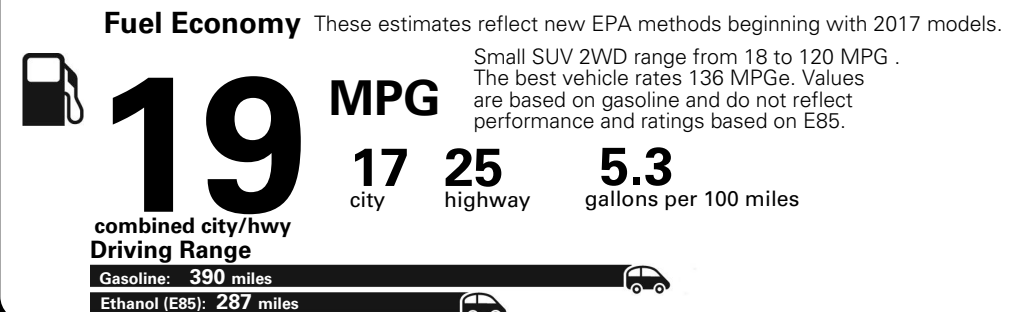

Destination Charge $1,495

TOTAL PRICE: * $29,375

WARRANTY COVERAGE
5-year or 60,000-mile Powertrain Limited Warranty.
3-year or 36,000-mile Basic Limited Warranty.
Ask Dealer for a copy of the limited warranties or see your owner's manual for details.

**5 YEAR / 60,000 MILE
POWERTRAIN WARRANTY**

Assembly Point/Port of Entry: TOLUCA, MEXICO S.L. SHIP TO: SOLD TO:
VIN: 3C4-PDCBG9KT-783677 L4-VON: 3359 0515

THIS LABEL IS ADDED TO THIS VEHICLE TO COMPLY WITH FEDERAL LAW. THE LABEL CANNOT BE REMOVED OR ALTERED PRIOR TO DELIVERY TO THE ULTIMATE PURCHASER.

* STATE AND/OR LOCAL TAXES IF ANY, LICENSE AND TITLE FEES AND DEALER SUPPLIED AND INSTALLED OPTIONS AND ACCESSORIES ARE NOT INCLUDED IN THIS PRICE. DISCOUNT, IF ANY, IS BASED ON PRICE OF OPTIONS IF PURCHASED SEPARATELY.

For more information visit: www.dodge.com
or call 1-800-4ADODGE

FCA US LLC

Fuel Economy and Environment

**Flexible Fuel Vehicle
Gasoline-Ethanol (E85)**

**You spend
$3,000
in fuel costs
over 5 years
compared to the
average new vehicle.**

**Annual fuel cost
$2,000**

This vehicle emits 456 grams CO2 per mile. The best emits 0 grams per mile (tailpipe only). Producing and distributing fuel also creates emissions; learn more at fuelconomy.gov.

Actual results will vary for many reasons, including driving conditions and how you drive and maintain your vehicle. The average new vehicle gets 27 MPG and cost $7,000 to fuel over 5 years. Cost estimates are based on 15,000 miles per year at $2.55 per gallon. This is a dual fueled automobile. MPGe is miles per gasoline gallon equivalent. Vehicle emissions are a significant cause of climate change and smog.

fuelconomy.gov

Calculate personalized estimates and compare vehicles

GOVERNMENT 5-STAR SAFETY RATINGS

Overall Vehicle Score ★★★★★

Based on the combined ratings of frontal, side, and rollover. Should ONLY be compared to other vehicles of similar size and weight.

Frontal Crash Driver Passenger ★★★★★

Based on the risk of injury in a frontal impact. Should ONLY be compared to other vehicles of similar size and weight.

Side Crash Front seat Rear seat ★★★★★

Based on the risk of injury in a side impact.

Rollover ★★★★★

Based on the risk of rollover in a single-vehicle crash.

Star ratings range from 1 to 5 stars (★★★★★) with 5 being the highest. Source: National Highway Traffic Safety Administration (NHTSA) www.safercar.gov or 1-888-327-4236

The safety ratings above are based on Federal Government tests of particular vehicles equipped with certain features and options. The performance of this vehicle may differ.

PARTS CONTENT INFORMATION

**FOR VEHICLES IN THIS CARLINE:
U.S./CANADIAN PARTS CONTENT: 35%
MAJOR SOURCES OF FOREIGN PARTS CONTENT:**

MEXICO : 57%
NOTE: PARTS CONTENT DOES NOT INCLUDE FINAL ASSEMBLY, DISTRIBUTION, OR OTHER NON-PARTS COSTS.

**FOR THIS VEHICLE:
FINAL ASSEMBLY POINT:
TOLUCA, MEXICO
COUNTRY OF ORIGIN:
ENGINE: UNITED STATES
TRANSMISSION: UNITED STATES**

VEHICLE PROTECTION
A PRODUCT OF FCA US LLC

Ask for Mopar Vehicle Protection for your vehicle. We Built It. We Back It.