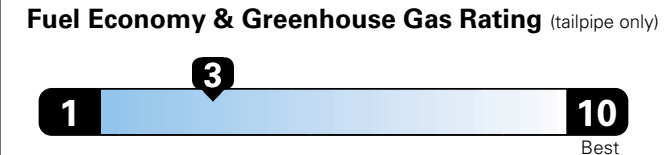

This vehicle emits 456 grams CO2 per mile. The best emits 0 grams per mile (tailpipe only). Producing and distributing fuel also creates emissions; learn more at fuelconomy.gov.

Actual results will vary for many reasons, including driving conditions and how you drive and maintain your vehicle. The average new vehicle gets 27 MPG and cost $7,000 to fuel over 5 years. Cost estimates are based on 15,000 miles per year at $2.55 per gallon. This is a dual fueled automobile. MPGe is miles per gasoline gallon equivalent. Vehicle emissions are a significant cause of climate change and smog.

fuelconomy.gov

Calculate personalized estimates and compare vehicles

GOVERNMENT 5-STAR SAFETY RATINGS

Overall Vehicle Score ★★★★★

Based on the combined ratings of frontal, side, and rollover. Should ONLY be compared to other vehicles of similar size and weight.

Frontal Crash Driver Passenger ★★★★★

Based on the risk of injury in a frontal impact. Should ONLY be compared to other vehicles of similar size and weight.

Side Crash Front seat Rear seat ★★★★★

Based on the risk of injury in a side impact.

Rollover ★★★★★

Based on the risk of rollover in a single-vehicle crash.

Star ratings range from 1 to 5 stars (★★★★★) with 5 being the highest. Source: National Highway Traffic Safety Administration (NHTSA) www.safercar.gov or 1-888-327-4236

The safety ratings above are based on Federal Government tests of particular vehicles equipped with certain features and options. The performance of this vehicle may differ.

PARTS CONTENT INFORMATION

**FOR VEHICLES IN THIS CARLINE:
U.S./CANADIAN PARTS CONTENT: 35%
MAJOR SOURCES OF FOREIGN PARTS CONTENT:**

MEXICO : 57%
NOTE: PARTS CONTENT DOES NOT INCLUDE FINAL ASSEMBLY, DISTRIBUTION, OR OTHER NON-PARTS COSTS.

**FOR THIS VEHICLE:
FINAL ASSEMBLY POINT:
TOLUCA, MEXICO
COUNTRY OF ORIGIN:
ENGINE: UNITED STATES
TRANSMISSION: UNITED STATES**

VEHICLE PROTECTION
A PRODUCT OF FCA US LLC

Ask for Mopar Vehicle Protection for your vehicle. We Built It. We Back It.