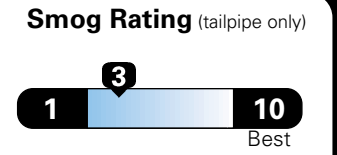

This vehicle emits 456 grams CO2 per mile. The best emits 0 grams per mile (tailpipe only). Producing and distributing fuel also creates emissions; learn more at fuelconomy.gov.

Actual results will vary for many reasons, including driving conditions and how you drive and maintain your vehicle. The average new vehicle gets 27 MPG and cost $7,000 to fuel over 5 years. Cost estimates are based on 15,000 miles per year at $2.55 per gallon. This is a dual fueled automobile. MPGe is miles per gasoline gallon equivalent. Vehicle emissions are a significant cause of climate change and smog.

fuelconomy.gov

Calculate personalized estimates and compare vehicles