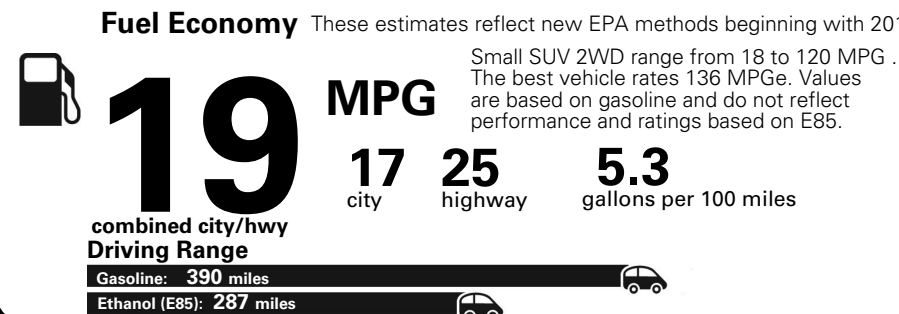

For more information visit: www.dodge.com
 or call 1-800-4ADODGE

FCA US LLC

Fuel Economy and Environment

**Flexible Fuel Vehicle
 Gasoline-Ethanol (E85)**

**You spend
 \$3,000
 in fuel costs
 over 5 years
 compared to the
 average new vehicle.**