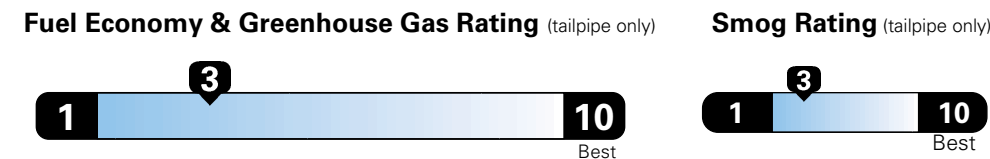

For more information visit: www.dodge.com
 or call 1-800-4ADODGE

FCA US LLC

Fuel Economy and Environment

**Flexible Fuel Vehicle
 Gasoline-Ethanol (E85)**

**You spend
 \$3,000
 in fuel costs
 over 5 years
 compared to the
 average new vehicle.**

**Annual fuel cost
 \$2,000**

Actual results will vary for many reasons, including driving conditions and how you drive and maintain your vehicle. The average new vehicle gets 27 MPG and cost \$7,000 to fuel over 5 years. Cost estimates are based on 15,000 miles per year at \$2.55 per gallon. This is a dual fueled automobile. MPGe is miles per gasoline gallon equivalent. Vehicle emissions are a significant cause of climate change and smog.