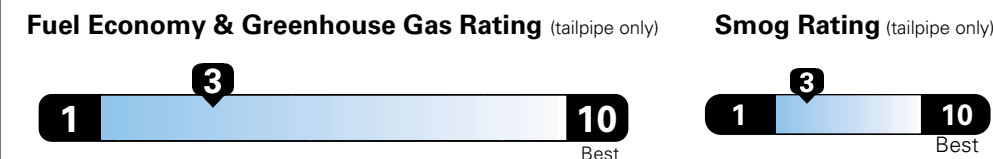

5 YEAR / 60,000 MILE POWERTRAIN WARRANTY

For more information visit: www.dodge.com
 or call 1-800-4ADODGE

FCA US LLC

Fuel Economy and Environment

Flexible Fuel Vehicle Gasoline-Ethanol (E85)

You spend \$3,000 in fuel costs over 5 years compared to the average new vehicle.

Annual fuel cost \$2,000

Actual results will vary for many reasons, including driving conditions and how you drive and maintain your vehicle. The average new vehicle gets 27 MPG and cost \$7,000 to fuel over 5 years. Cost estimates are based on 15,000 miles per year at \$2.55 per gallon. This is a dual fueled automobile. MPGe is miles per gasoline gallon equivalent. Vehicle emissions are a significant cause of climate change and smog.