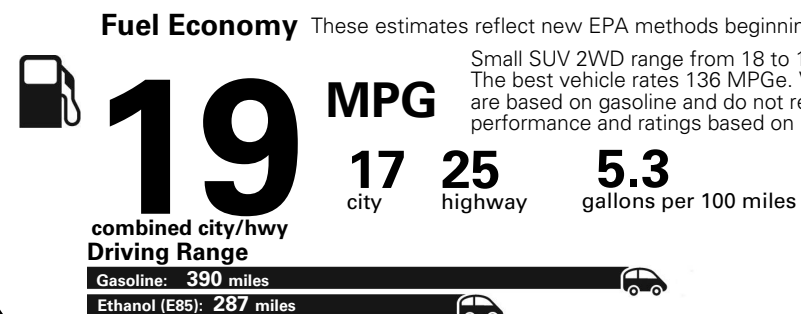

5 YEAR / 60,000 MILE POWERTRAIN WARRANTY

For more information visit: www.dodge.com
 or call 1-800-4ADODGE

FCA US LLC

Fuel Economy and Environment

Flexible Fuel Vehicle Gasoline-Ethanol (E85)

You spend \$3,000 in fuel costs over 5 years compared to the average new vehicle.

Annual fuel cost \$2,000

Actual results will vary for many reasons, including driving conditions and how you drive and maintain your vehicle. The average new vehicle gets 27 MPG and cost \$7,000 to fuel over 5 years. Cost estimates are based on 15,000 miles per year at \$2.55 per gallon. This is a dual fueled automobile. MPGe is miles per gasoline gallon equivalent. Vehicle emissions are a significant cause of climate change and smog.