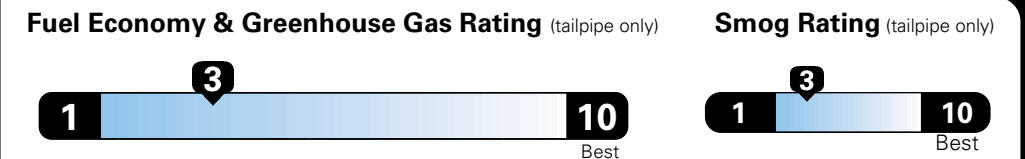

For more information visit: www.dodge.com
 or call 1-800-4ADODGE

FCA US LLC

Fuel Economy and Environment

**Flexible Fuel Vehicle
 Gasoline-Ethanol (E85)**

**You spend
 \$3,000
 in fuel costs
 over 5 years**
 compared to the average new vehicle.

**Annual fuel cost
 \$2,000**

Actual results will vary for many reasons, including driving conditions and how you drive and maintain your vehicle. The average new vehicle gets 27 MPG and cost \$7,000 to fuel over 5 years. Cost estimates are based on 15,000 miles per year at \$2.55 per gallon. This is a dual fueled automobile. MPGe is miles per gasoline gallon equivalent. Vehicle emissions are a significant cause of climate change and smog.