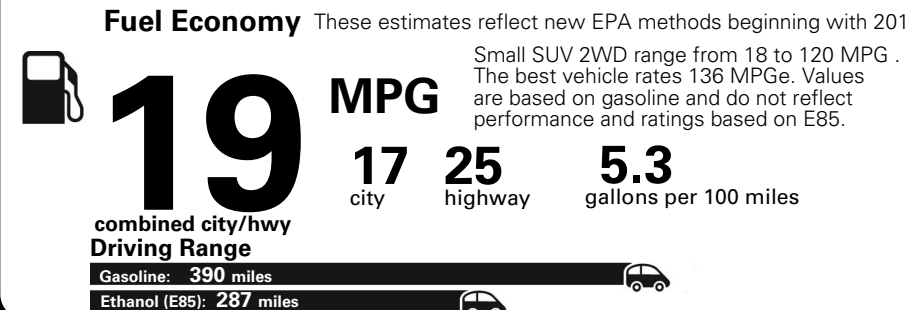

For more information visit: www.dodge.com
 or call 1-800-4ADODGE

FCA US LLC

Fuel Economy and Environment

**Flexible Fuel Vehicle
 Gasoline-Ethanol (E85)**

**You spend
 \$3,000
 in fuel costs
 over 5 years**
 compared to the average new vehicle.

**Annual fuel cost
 \$2,000**

Actual results will vary for many reasons, including driving conditions and how you drive and maintain your vehicle. The average new vehicle gets 27 MPG and cost \$7,000 to fuel over 5 years. Cost estimates are based on 15,000 miles per year at \$2.55 per gallon. This is a dual fueled automobile. MPGe is miles per gasoline gallon equivalent. Vehicle emissions are a significant cause of climate change and smog.