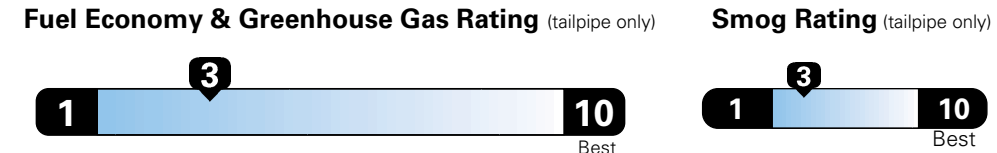

For more information visit: www.dodge.com
 or call 1-800-4ADODGE

FCA US LLC

Fuel Economy and Environment

**Flexible Fuel Vehicle
 Gasoline-Ethanol (E85)**

**You spend
 \$2,750
 in fuel costs
 over 5 years
 compared to the
 average new vehicle.**

**Annual fuel cost
 \$1,900**

Actual results will vary for many reasons, including driving conditions and how you drive and maintain your vehicle. The average new vehicle gets 27 MPG and cost \$6,750 to fuel over 5 years. Cost estimates are based on 15,000 miles per year at \$2.40 per gallon. This is a dual fueled automobile. MPGe is miles per gasoline gallon equivalent. Vehicle emissions are a significant cause of climate change and smog.