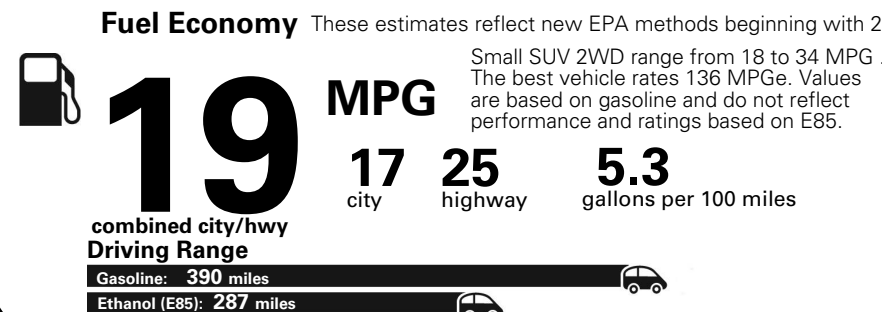

Base Price: \$32,495

DODGE JOURNEY GT (FWD)
Exterior Color: Vice White Exterior Paint
Interior Color: Black / Red Interior Colors
Interior: Leather-Trimmed Seats with Perforated Panels
Engine: 3.6-Liter V6 24-Valve VVT Engine
Transmission: 6-Speed Automatic Transmission

For more information visit: www.dodge.com
 or call 1-800-4ADODGE

FCA US LLC

Fuel Economy and Environment

**Flexible Fuel Vehicle
 Gasoline-Ethanol (E85)**

**You spend
 \$2,750
 in fuel costs
 over 5 years
 compared to the
 average new vehicle.**