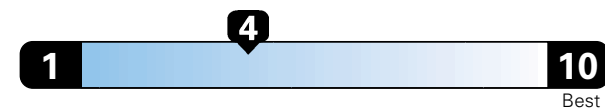

2019 DODGE JOURNEY CROSSROAD

THIS VEHICLE IS MANUFACTURED TO MEET SPECIFIC UNITED STATES REQUIREMENTS. THIS VEHICLE IS NOT MANUFACTURED FOR SALE OR REGISTRATION OUTSIDE OF THE UNITED STATES.

MANUFACTURER'S SUGGESTED RETAIL PRICE OF THIS MODEL INCLUDING DEALER PREPARATION

Base Price: $28,095

DODGE JOURNEY CROSSROAD (FWD)
Exterior Color: Pitch Black Clear Coat Exterior Paint
Interior Color: Black Interior Color
Interior: Leather Seats with Sport Mesh Inserts
Engine: 2.4-Liter I4 DOHC 16-Valve Dual VVT Engine
Transmission: 4-Speed Automatic Transmission

STANDARD EQUIPMENT (UNLESS REPLACED BY OPTIONAL EQUIPMENT)

FUNCTIONAL/SAFETY FEATURES

Advanced Multistage Front Airbags
Supplemental Side-Curtain Airbags in All Rows
Supplemental Front Seat-Mounted Side Airbags
LATCH Ready Child Seat Anchor System
Active Head Restraints
Keyless Go™
Sentry Key® Theft Deterrent System
ParkView® Rear Back-Up Camera
Touring Suspension
4-Wheel Disc Anti-Lock Brakes
Traction Control
Speed Control
Electronic Stability Control
20.5-Gallon Fuel Tank

INTERIOR FEATURES

Uconnect® 3 with 8.4-Inch Display
SiriusXM® Sat Radio w/ 1-Yr Radio Subscription
For More Information, Call 888-539-7474
Uconnect® Voice Command with Bluetooth®
12-Volt DC Front and Rear Power Outlets
Remote USB Port
6-Speakers
Leather-Wrapped Steering Wheel
Steering Wheel Mounted Audio Controls
Leather-Wrapped Shift Knob
Tilt / Telescope Steering Column
Auto-Dimming Rear View Mirror
Power 6-Way Driver Seat
Power 4-Way Adjustable Driver Lumbar
Easy Entry System Seat
Second-Row In-Floor Storage Bins
Third-Row 50 / 50 Fold / Reclining Seat
Air Conditioning with 3-Zone Automatic Temp Control
Power Windows with Driver's One-Touch-Down Feature
Tire Pressure Monitoring Display