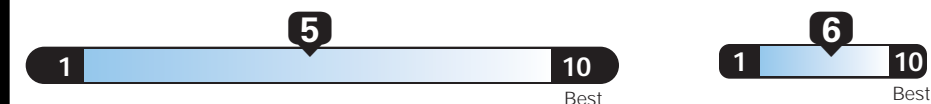

This vehicle emits 419 grams CO2 per mile. The best emits 0 grams per mile (tailpipe only). Producing and distributing fuel also creates emissions; learn more at fuel economy.gov

Actual results will vary for many reasons, including driving conditions and how you drive and maintain your vehicle. The average new vehicle gets 24 MPG and cost $11,000 to fuel over 5 years. Cost estimates are based on 15,000 miles per year at $3.50 per gallon. MPGe is miles per gasoline gallon equivalent. Vehicle emissions are a significant cause of climate change and smog.

fuel economy.gov

Calculate personalized estimates and compare vehicles

Smartphone QR Code™

GOVERNMENT 5-STAR SAFETY RATINGS

Overall Vehicle Score

Not Rated

Based on the combined ratings of frontal, side, and rollover.

Should ONLY be compared to other vehicles of similar size and weight.

Frontal
Crash

Driver
Passenger

★★★★★
★★★★★

Based on the risk of injury in a frontal impact.

Should ONLY be compared to other vehicles of similar size and weight.

Side
Crash

Front seat
Rear seat

Not Rated
Not Rated

Based on the risk of injury in a side impact.

Rollover

★★★★★

Based on the risk of rollover in a single-vehicle crash.

Star ratings range from 1 to 5 stars (★★★★★) with 5 being the highest.

Source: National Highway Traffic Safety Administration (NHTSA)

www.safercar.gov or 1-888-327-4236

PARTS CONTENT INFORMATION

FOR VEHICLES IN THIS CARLINE:

U.S./CANADIAN PARTS CONTENT: 30 %

MAJOR SOURCES OF FOREIGN PARTS

CONTENT:

MEXICO: 59 %

NOTE: PARTS CONTENT DOES NOT INCLUDE FINAL ASSEMBLY, DISTRIBUTION, OR OTHER NON-PARTS COSTS.

FOR THIS VEHICLE:

FINAL ASSEMBLY POINT:

TOLUCA, MEXICO

COUNTRY OF ORIGIN:

ENGINE: UNITED STATES

TRANSMISSION: UNITED STATES

The safety ratings above are based on Federal Government tests of particular vehicles equipped with certain features and options. The performance of this vehicle may differ.