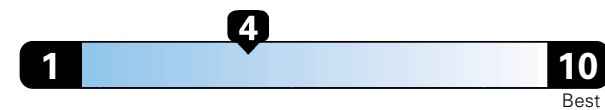

2019 DODGE JOURNEY CROSSROAD

THIS VEHICLE IS MANUFACTURED TO MEET SPECIFIC UNITED STATES REQUIREMENTS. THIS VEHICLE IS NOT MANUFACTURED FOR SALE OR REGISTRATION OUTSIDE OF THE UNITED STATES.

MANUFACTURER'S SUGGESTED RETAIL PRICE OF THIS MODEL INCLUDING DEALER PREPARATION

Base Price: $28,095

DODGE JOURNEY CROSSROAD (FWD)
Exterior Color: Contusion Blue Pearl-Coat Exterior Color
Interior Color: Black Interior Exterior Paint
Interior: Leather Seats with Sport Mesh Inserts
Engine: 2.4-Liter I4 DOHC 16-Valve Dual VVT Engine
Transmission: 4-Speed Automatic Transmission

STANDARD EQUIPMENT (UNLESS REPLACED BY OPTIONAL EQUIPMENT)
FUNCTIONAL/SAFETY FEATURES

Advanced Multistage Front Airbags
Supplemental Side-Curtain Airbags in All Rows
Supplemental Front Seat-Mounted Side Airbags
LATCH Ready Child Seat Anchor System
Active Head Restraints
Keyless Go™
Sentry Key® Theft Deterrent System
ParkView® Rear Back-Up Camera
Touring Suspension
4-Wheel Disc Anti-Lock Brakes
Traction Control
Speed Control
Electronic Stability Control
20.5-Gallon Fuel Tank

INTERIOR FEATURES