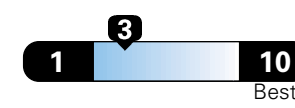

This vehicle emits 470 grams CO2 per mile. The best emits 0 grams per mile (tailpipe only). Producing and distributing fuel also creates emissions; learn more at fuelconomy.gov.

Actual results will vary for many reasons, including driving conditions and how you drive and maintain your vehicle. The average new vehicle gets 27 MPG and cost $6,750 to fuel over 5 years. Cost estimates are based on 15,000 miles per year at $2.40 per gallon. MPGe is miles per gasoline gallon equivalent. Vehicle emissions are a significant cause of climate change and smog.

fuelconomy.gov

Calculate personalized estimates and compare vehicles