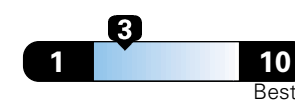

Smog Rating (tailpipe only)

This vehicle emits 470 grams CO2 per mile. The best emits 0 grams per mile (tailpipe only). Producing and distributing fuel also creates emissions; learn more at fuel economy.gov.

Actual results will vary for many reasons, including driving conditions and how you drive and maintain your vehicle. The average new vehicle gets 27 MPG and cost $7,000 to fuel over 5 years. Cost estimates are based on 15,000 miles per year at $2.55 per gallon. MPGe is miles per gasoline gallon equivalent. Vehicle emissions are a significant cause of climate change and smog.

fuel economy.gov

Calculate personalized estimates and compare vehicles