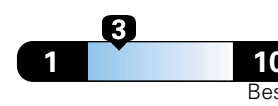

Smog Rating (tailpipe only)

This vehicle emits 470 grams CO2 per mile. The best emits 0 grams per mile (tailpipe only). Producing and distributing fuel also creates emissions; learn more at fuel economy.gov.

Actual results will vary for many reasons, including driving conditions and how you drive and maintain your vehicle. The average new vehicle gets 27 MPG and cost $7,000 to fuel over 5 years. Cost estimates are based on 15,000 miles per year at $2.55 per gallon. MPGe is miles per gasoline gallon equivalent. Vehicle emissions are a significant cause of climate change and smog.

fuel economy.gov

Calculate personalized estimates and compare vehicles

Smartphone
QR Code™