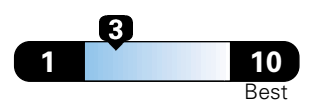

Smog Rating (tailpipe only)

This vehicle emits 470 grams CO2 per mile. The best emits 0 grams per mile (tailpipe only). Producing and distributing fuel also creates emissions; learn more at fuel economy.gov.

Actual results will vary for many reasons, including driving conditions and how you drive and maintain your vehicle. The average new vehicle gets 27 MPG and cost $7,000 to fuel over 5 years. Cost estimates are based on 15,000 miles per year at $2.55 per gallon. MPGe is miles per gasoline gallon equivalent. Vehicle emissions are a significant cause of climate change and smog.

fuel economy.gov

Calculate personalized estimates and compare vehicles