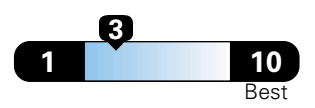

This vehicle emits 470 grams CO2 per mile. The best emits 0 grams per mile (tailpipe only). Producing and distributing fuel also creates emissions; learn more at fuelconomy.gov.

Actual results will vary for many reasons, including driving conditions and how you drive and maintain your vehicle. The average new vehicle gets 27 MPG and cost $7,000 to fuel over 5 years. Cost estimates are based on 15,000 miles per year at $2.55 per gallon. MPGe is miles per gasoline gallon equivalent. Vehicle emissions are a significant cause of climate change and smog.

fuelconomy.gov

Calculate personalized estimates and compare vehicles