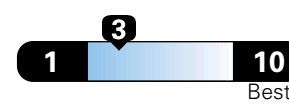

Smog Rating (tailpipe only)

This vehicle emits 470 grams CO2 per mile. The best emits 0 grams per mile (tailpipe only). Producing and distributing fuel also creates emissions; learn more at fuelconomy.gov.

Actual results will vary for many reasons, including driving conditions and how you drive and maintain your vehicle. The average new vehicle gets 27 MPG and cost $7,000 to fuel over 5 years. Cost estimates are based on 15,000 miles per year at $2.55 per gallon. MPGe is miles per gasoline gallon equivalent. Vehicle emissions are a significant cause of climate change and smog.

fuelconomy.gov

Calculate personalized estimates and compare vehicles

Smartphone
QR Code™