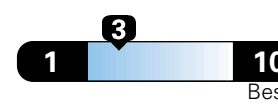

Smog Rating (tailpipe only)

This vehicle emits 470 grams CO2 per mile. The best emits 0 grams per mile (tailpipe only). Producing and distributing fuel also creates emissions; learn more at fuelconomy.gov.

Actual results will vary for many reasons, including driving conditions and how you drive and maintain your vehicle. The average new vehicle gets 27 MPG and cost $7,000 to fuel over 5 years. Cost estimates are based on 15,000 miles per year at $2.55 per gallon. MPGe is miles per gasoline gallon equivalent. Vehicle emissions are a significant cause of climate change and smog.

fuelconomy.gov

Calculate personalized estimates and compare vehicles