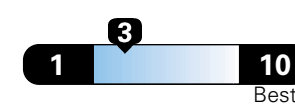

Smog Rating (tailpipe only)

This vehicle emits 470 grams CO2 per mile. The best emits 0 grams per mile (tailpipe only). Producing and distributing fuel also creates emissions; learn more at fuel economy.gov.

Actual results will vary for many reasons, including driving conditions and how you drive and maintain your vehicle. The average new vehicle gets 27 MPG and cost $7,000 to fuel over 5 years. Cost estimates are based on 15,000 miles per year at $2.55 per gallon. MPGe is miles per gasoline gallon equivalent. Vehicle emissions are a significant cause of climate change and smog.

fuel economy.gov

Calculate personalized estimates and compare vehicles