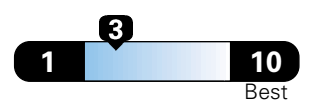

5.3 gallons per 100 miles

**You spend
 \$3,000
 in fuel costs
 over 5 years
 compared to the
 average new vehicle.**

**Annual fuel cost
 \$2,000**

Fuel Economy & Greenhouse Gas Rating (tailpipe only)

Smog Rating (tailpipe only)