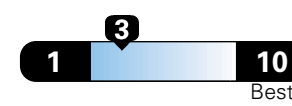

This vehicle emits 470 grams CO2 per mile. The best emits 0 grams per mile (tailpipe only). Producing and distributing fuel also creates emissions; learn more at fuel economy.gov.

Actual results will vary for many reasons, including driving conditions and how you drive and maintain your vehicle. The average new vehicle gets 27 MPG and cost $7,000 to fuel over 5 years. Cost estimates are based on 15,000 miles per year at $2.55 per gallon. MPGe is miles per gasoline gallon equivalent. Vehicle emissions are a significant cause of climate change and smog.

fuel economy.gov

Calculate personalized estimates and compare vehicles