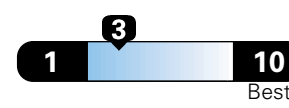

Smog Rating (tailpipe only)

This vehicle emits 470 grams CO2 per mile. The best emits 0 grams per mile (tailpipe only). Producing and distributing fuel also creates emissions; learn more at fuel economy.gov.

Actual results will vary for many reasons, including driving conditions and how you drive and maintain your vehicle. The average new vehicle gets 27 MPG and cost $6,750 to fuel over 5 years. Cost estimates are based on 15,000 miles per year at $2.40 per gallon. MPGe is miles per gasoline gallon equivalent. Vehicle emissions are a significant cause of climate change and smog.

fuel economy.gov

Calculate personalized estimates and compare vehicles