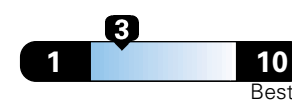

Smog Rating (tailpipe only)

This vehicle emits 470 grams CO2 per mile. The best emits 0 grams per mile (tailpipe only). Producing and distributing fuel also creates emissions; learn more at fuel economy.gov.

Actual results will vary for many reasons, including driving conditions and how you drive and maintain your vehicle. The average new vehicle gets 27 MPG and cost $7,000 to fuel over 5 years. Cost estimates are based on 15,000 miles per year at $2.55 per gallon. MPGe is miles per gasoline gallon equivalent. Vehicle emissions are a significant cause of climate change and smog.

fuel economy.gov

Calculate personalized estimates and compare vehicles