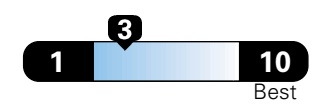

Smog Rating (tailpipe only)

This vehicle emits 470 grams CO2 per mile. The best emits 0 grams per mile (tailpipe only). Producing and distributing fuel also creates emissions; learn more at fuelconomy.gov.

Actual results will vary for many reasons, including driving conditions and how you drive and maintain your vehicle. The average new vehicle gets 27 MPG and cost $7,000 to fuel over 5 years. Cost estimates are based on 15,000 miles per year at $2.55 per gallon. MPGe is miles per gasoline gallon equivalent. Vehicle emissions are a significant cause of climate change and smog.

fuelconomy.gov

Calculate personalized estimates and compare vehicles